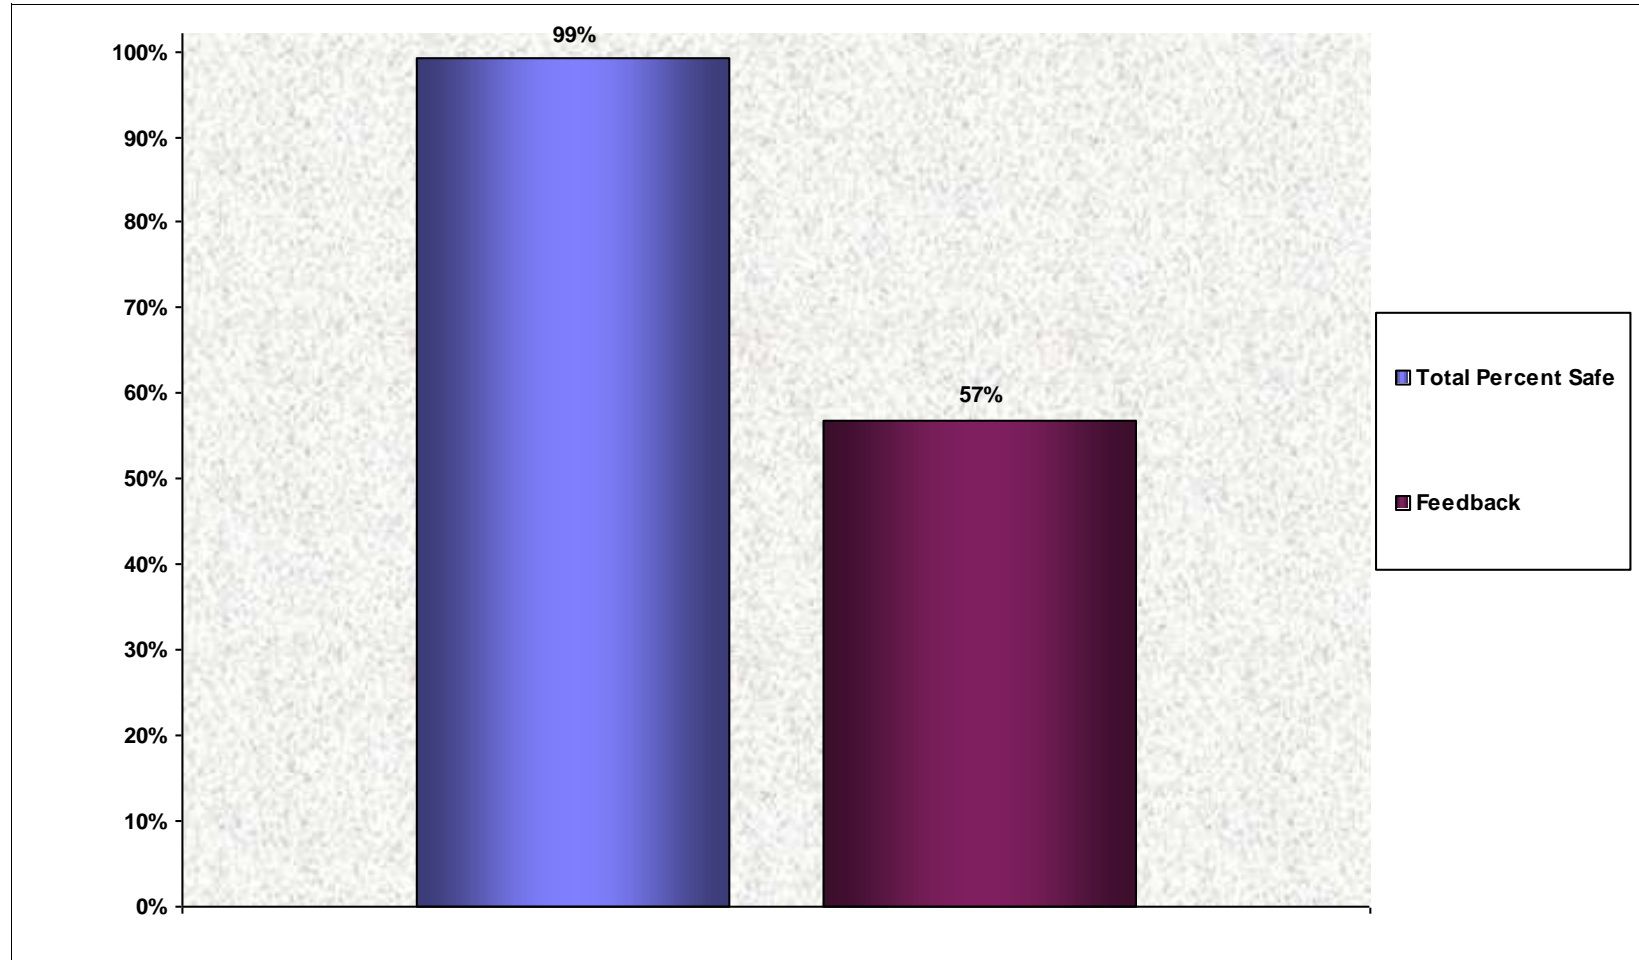

Overall Percent Safe

Total Cards: 139
Total Behaviors Observed: 1602
Percentage of Safe Cards: 94%
10-Sep-12

Copyright 1998 Moreno & Associates, Inc.

Location: Offshore/Harvey/Murphy
Personnel Observed: DII, Pneu Elect, Contractor
For the Dates 1/1/2012 Through 8/31/2012